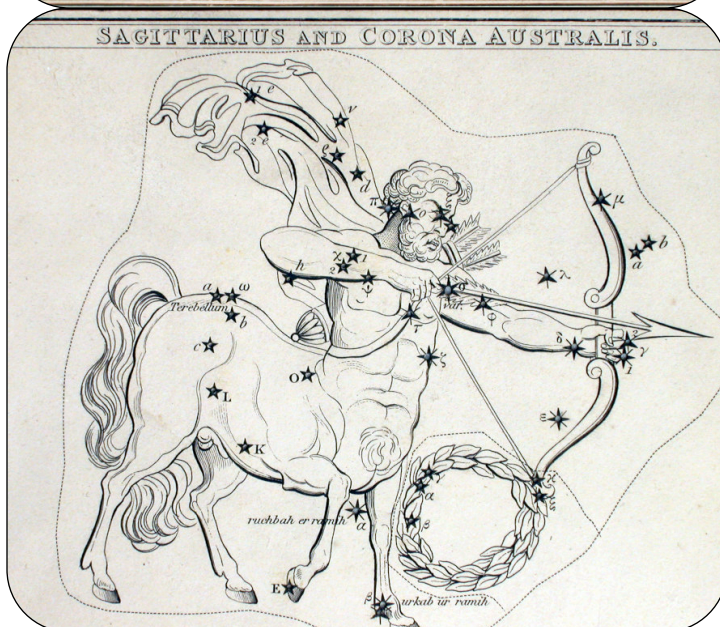

Urania's Mirror Constellation Cards

Learning Leaflet: Women in Science

Lynx Open Ed

History of Science Collections

University of Oklahoma Libraries

Urania's Mirror (London 1825), a boxed set of 32 cards

Exhibit: Galileo's World | Gallery: The Sky at Night | No.: 20

Download learning leaflets at lynx-open-ed.org; read more in the Exhibit Guide (iBook Store).

What are your favorite constellations?

Urania's Mirror: Constellation Cards

Constellation figures, as sketched on these constellation cards, make learning the constellations easy. This set includes 32 cards, each focused upon one or a few constellations. Holes punched in the positions of bright stars allow one to hold any card up to a light and compare the star pattern with the constellation figure.

The 80 cards include several constellations no longer recognized today, such as the Glory of Frederick, the Telescope of Herschel and the Harp of King George III.

Urania, the Muse of Astronomy, appears on the cover of the box.